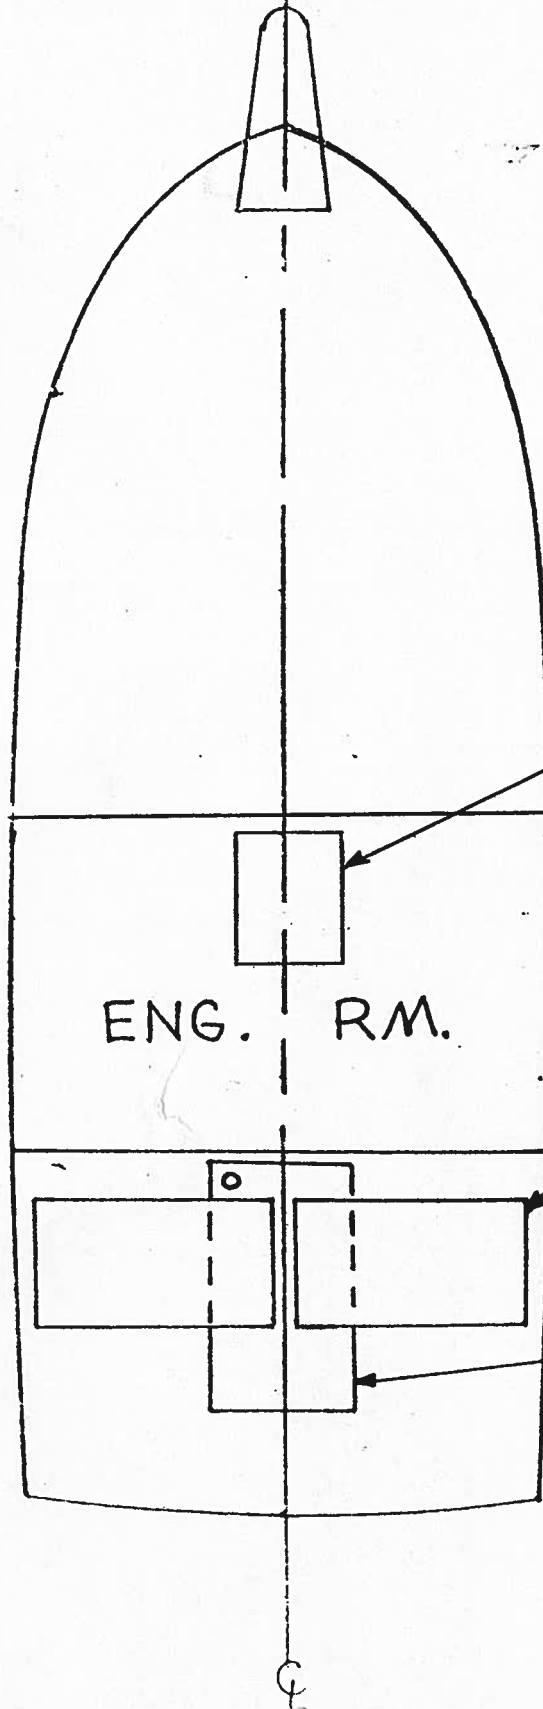

381 TANK LOCATIONS

HOLDING TANK

68 GAL. (ALUM)
P/N 135004883

ENG. RM.

FUEL 210 GAL. EA.
P+S

P/N 135005023 PORT
P/N 135005033 STBD.

WATER 65 GAL.
(UNDER)

P/N 135004873