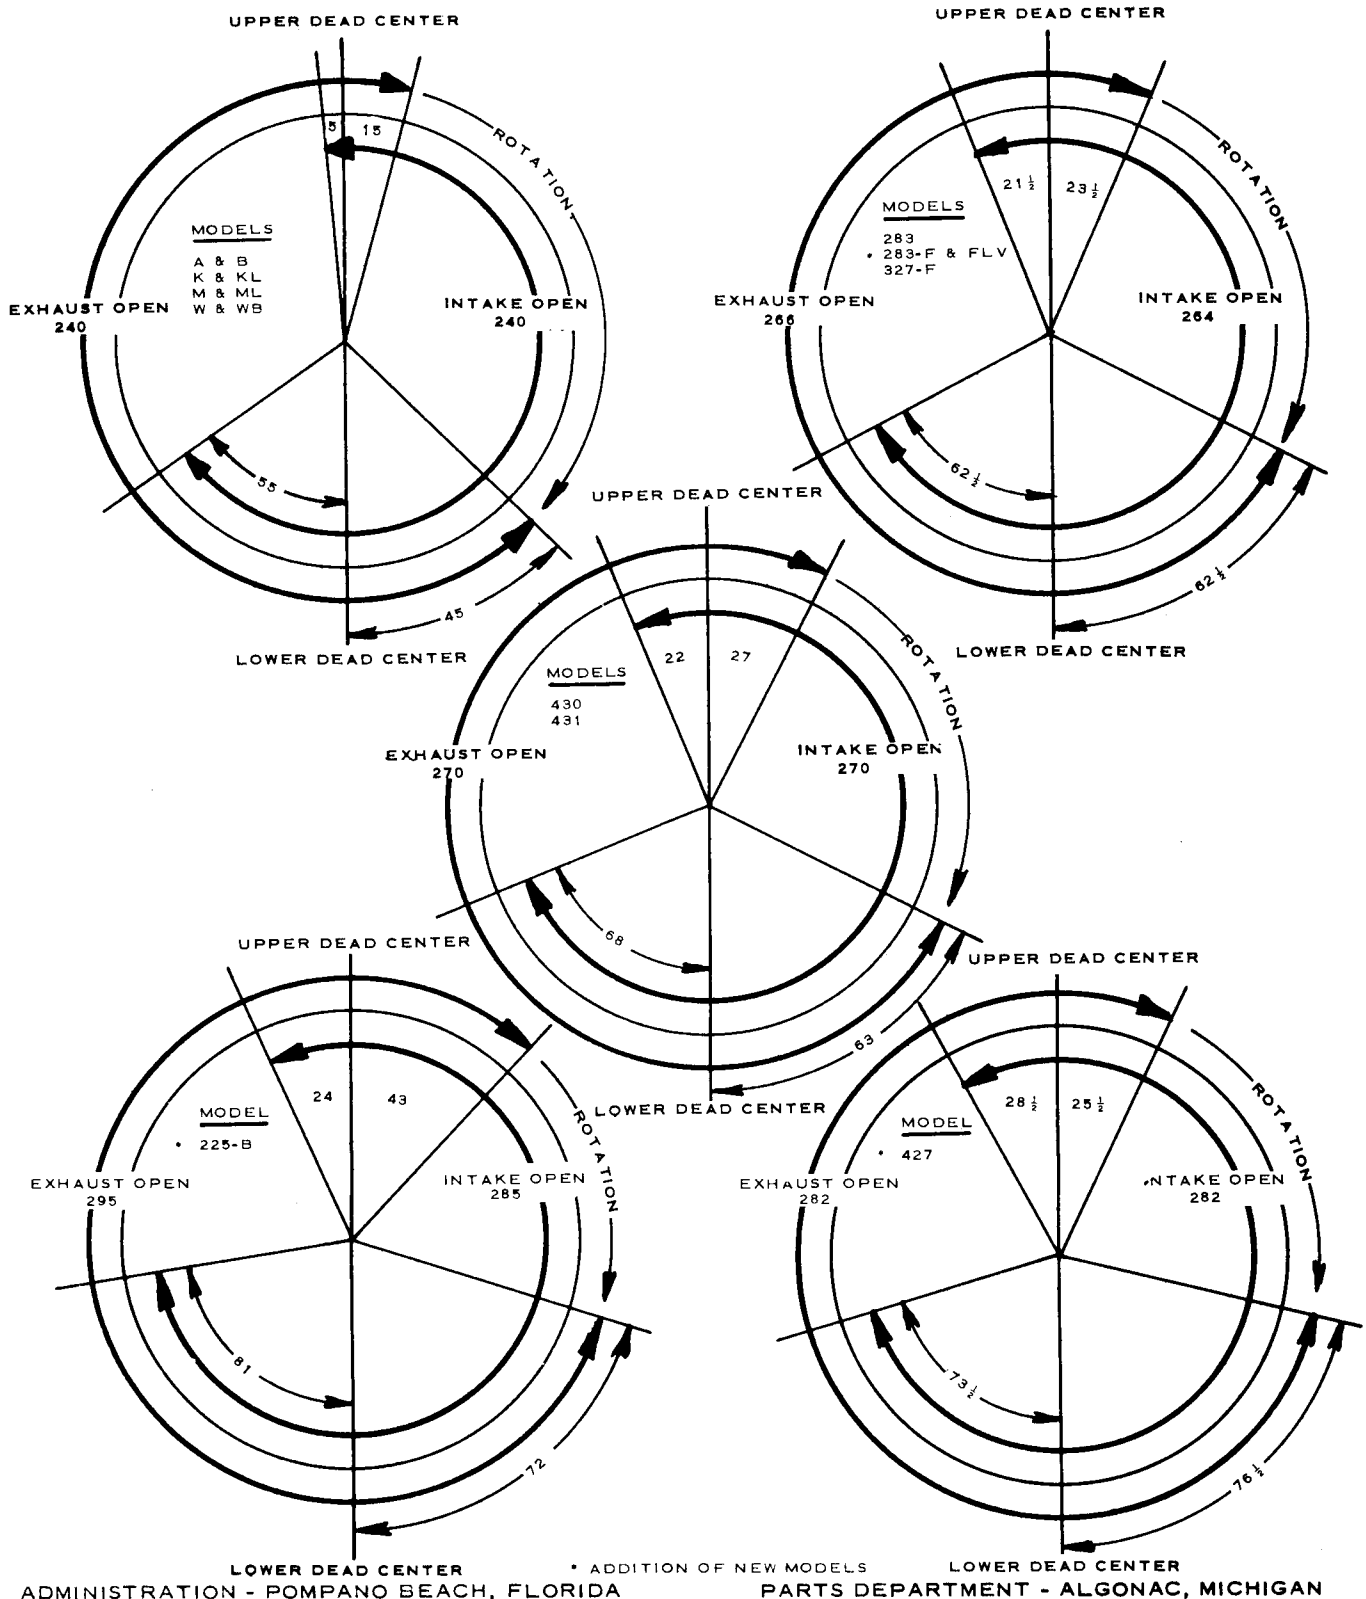

Subject: VALVE TIMING IN CRANKSHAFT DEGREES FOR CHRIS-CRAFT MARINE ENGINES

ADMINISTRATION - POMPANO BEACH, FLORIDA

PARTS DEPARTMENT - ALGONAC, MICHIGAN